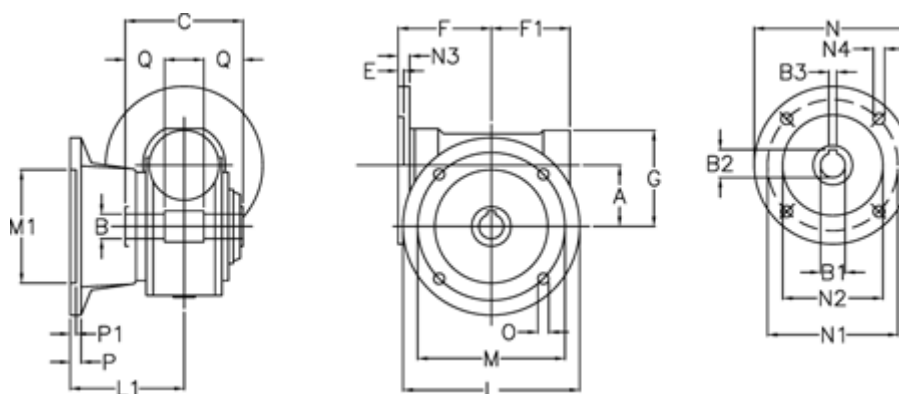

# Data Sheet

Article number: 3902150015445

Description: Worm gear  
VF 150-F1-15-112B5, without lubrication

## Measures

A	= 150	F1	= 179	N2	= 180
B	= 50 H7	G	= 218	N3	= 11
B1 E7	= 28	L	= 350	N4	= 13
B2	= 31.3	L1	= 220	O	= 18
B3 H9	= 8	M	= 290	P	= 22
C	= 175	M1	= 200	P1	= 20
E	= 2	N	= 250	Q	= 55
F	= 190	N1	= 215		